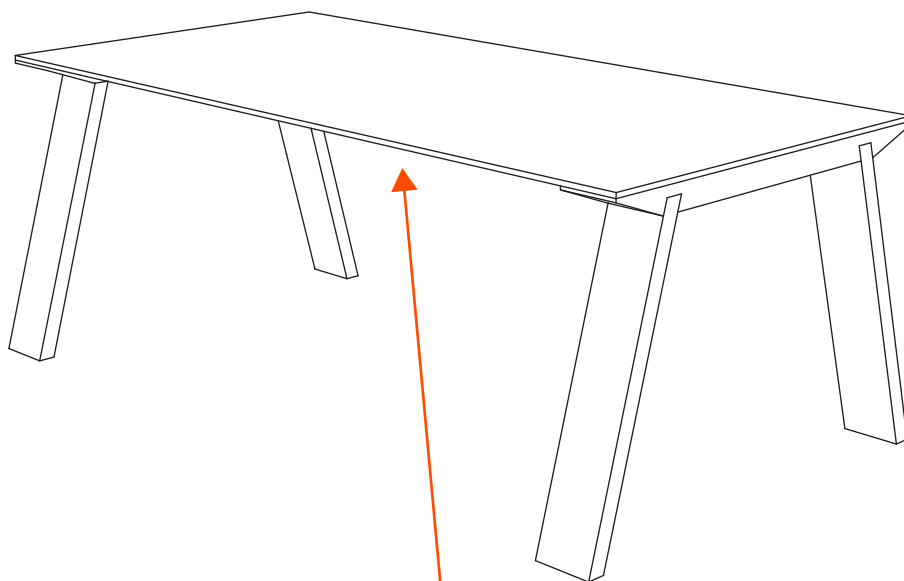

1

APERTURA | OPENING SYSTEM