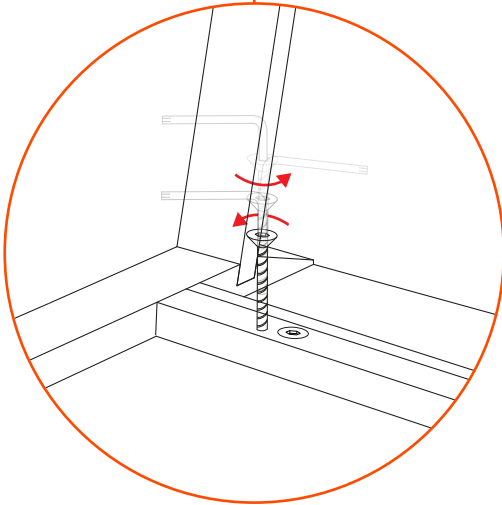

ARTÙ

by Andrea Lucatello

15 min

2x

8x
M6x16

1x
4 mm

1

2