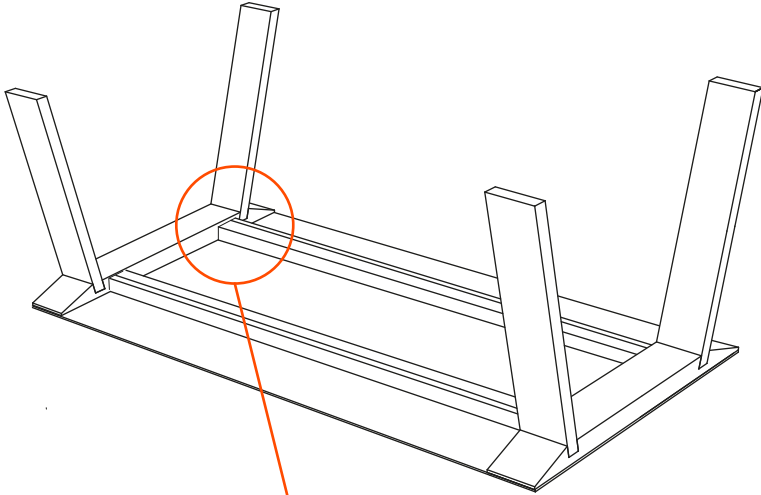

ARTÙ

by Andrea Lucatello

15 min

2x

8x
M6x16

1x
4 mm

1

2