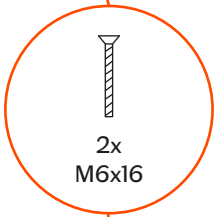

ARTÙ

by Andrea Lucatello

15 min

2x

8x
M6x16

1x
4 mm

1

2