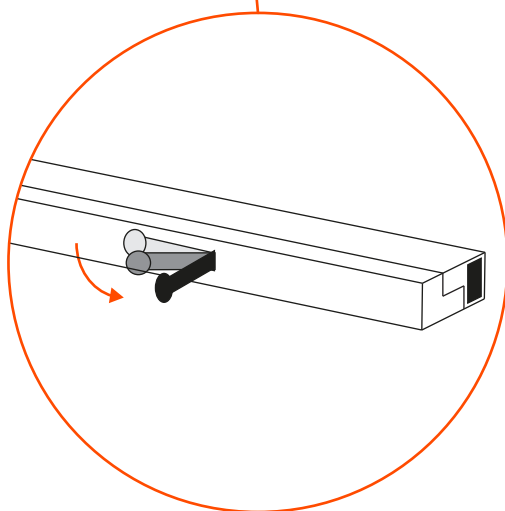

1

APERTURA | OPENING SYSTEM